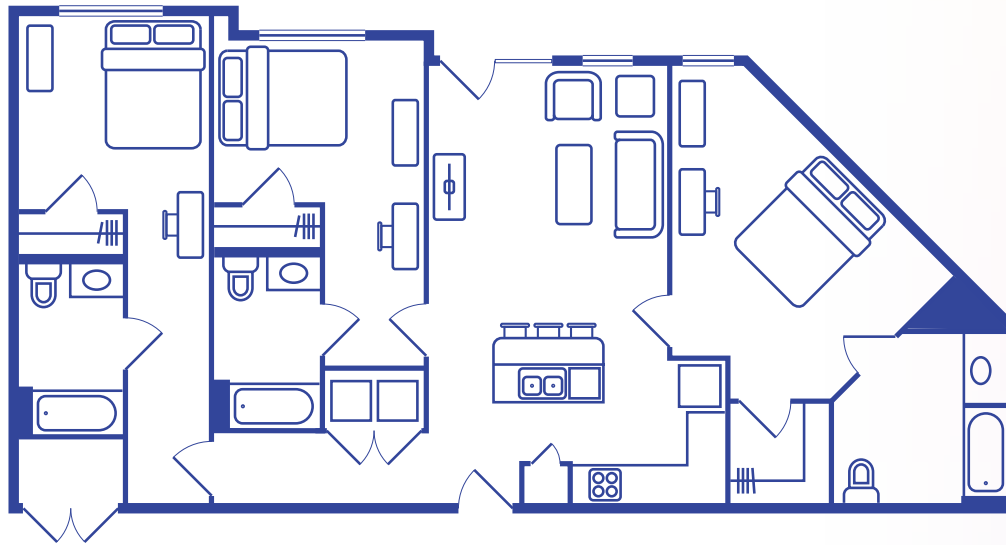

C1

3 bedroom, 3 bath | standard

1,104 sq. ft.

ion

ion-batonrouge.com

C2

3 bedroom, 3 bath | standard

1,257 sq. ft.