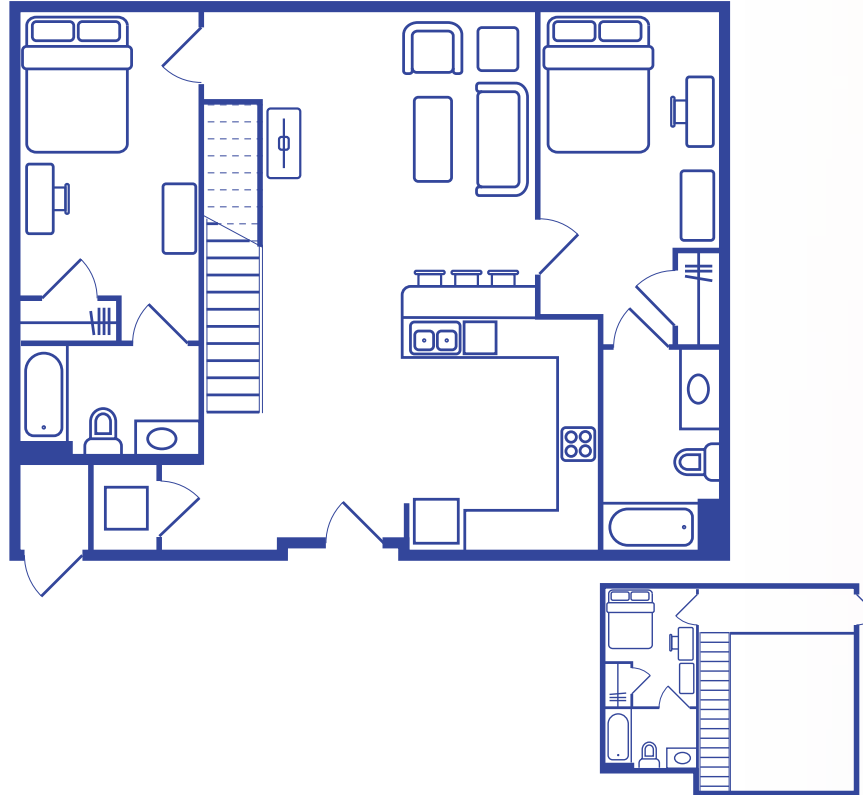

5 bedroom, 5 bath | standard

1,880 sq. ft.

ion

ion-batonrouge.com

P1

2 bedroom, 2 bath | penthouse

615 sq. ft.

ion

ion-batonrouge.com

P2

2 bedroom, 2 bath | penthouse

1,048 sq. ft.

ion

ion-batonrouge.com

P3

2 bedroom, 2 bath | penthouse

940 sq. ft.

ion

ion-batonrouge.com

P4

3 bedroom, 3 bath | penthouse

1,166 sq. ft.

ion

ion-batonrouge.com

P5

3 bedroom, 3 bath | penthouse

1,040 sq. ft.

ion

ion-batonrouge.com

P6

4 bedroom, 4 bath | penthouse xl

1,451 sq. ft.