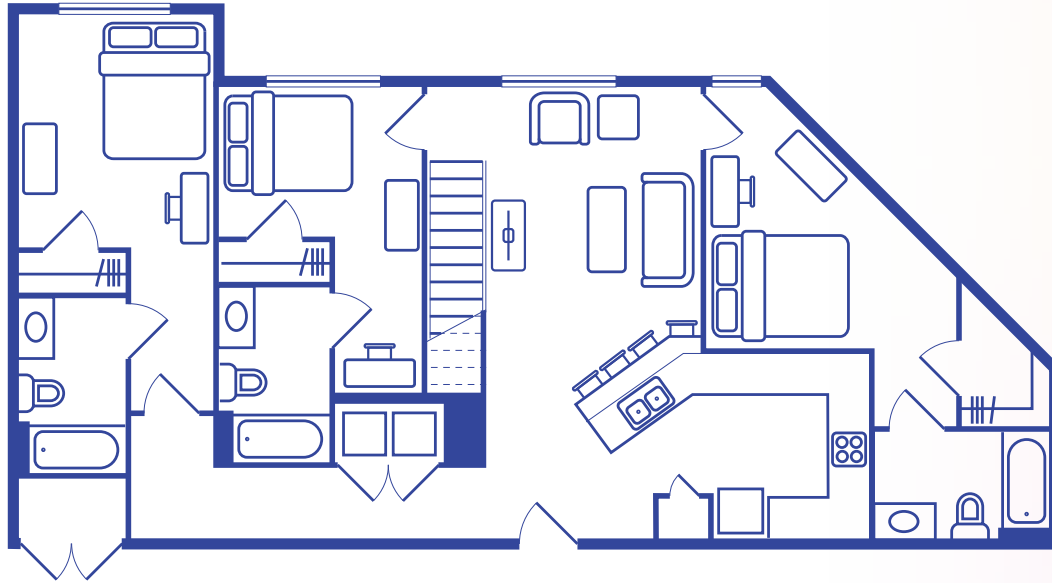

P7

4 bedroom, 4 bath | penthouse xl

1,412 sq. ft.

ion

ion-batonrouge.com